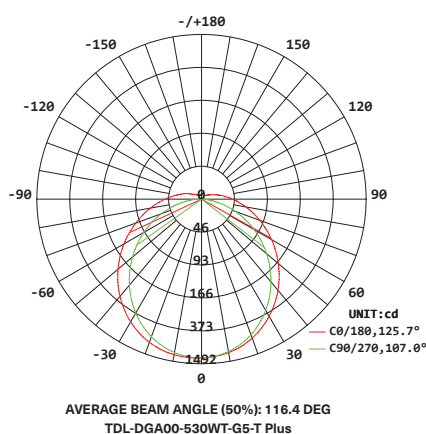

Dimensioner

	2feet	3feet	4feet	5feet
Dimension	548	848	1148	1448
A:	562mm	862mm	1162mm	1462mm
B:	548mm	848mm	1148mm	1448mm

Spridningsvinkel

TopRight Nordic AB (publ)

We take a holistic approach to projects for innovative exposure experiences, smart buildings, flexible surfaces, advanced technical constructions, and energy-saving environments.